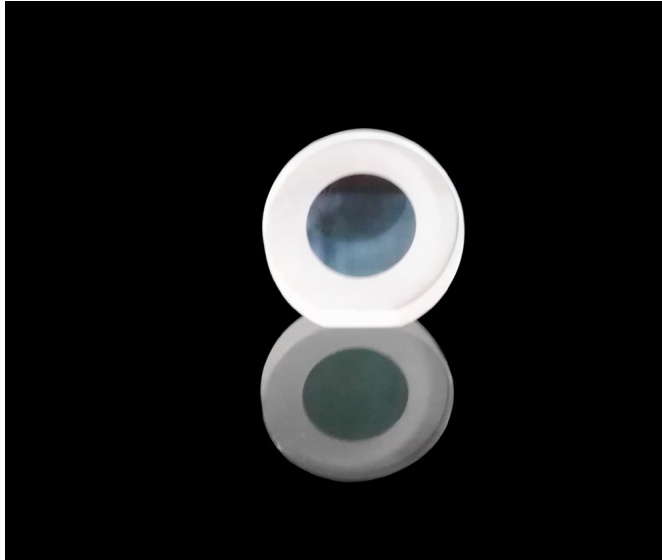

BRD Optical Co.,Ltd

Tel: +86-431-81884163 website:www.brdoptical.com

Email:usales@brdoptical.com

Wedge window with integrated lens

PARAMETER:

This is a custom optical product. It combines optical wedge, window and spherical lens.

This is a custom optical product. It combines optical wedge, window and spherical lens. It is a rare precision optical component.

Specification:

Material	Fused silica Infrared grade
Dimension	Upon the customer's drawing
Clear aperture	>90% over sides
Wedge angle tolerance	$\pm 0.01^\circ$
Surface accuracy	Better than $\lambda/4$
Surface quality	60/40 Scratch /Dig
Coating	AR Coating