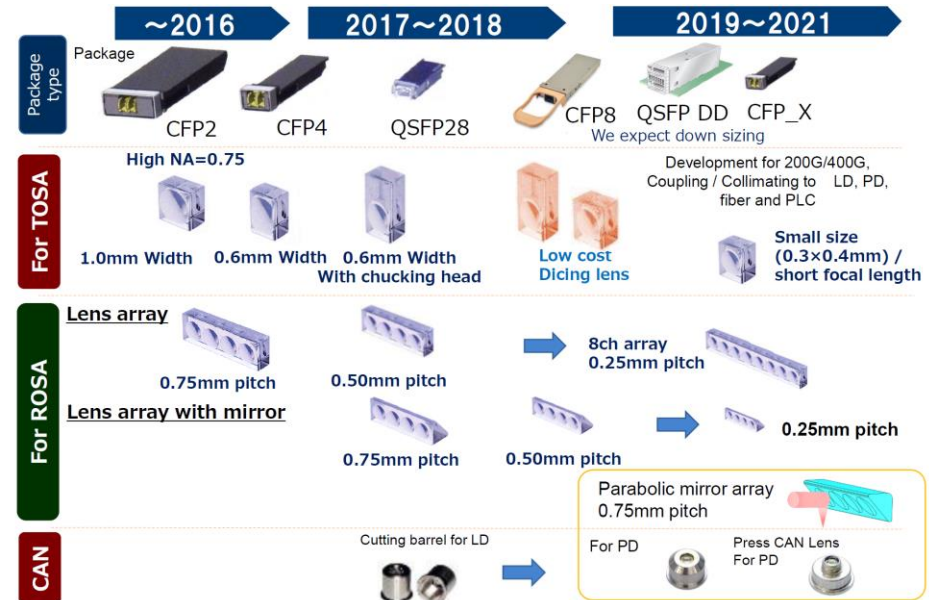

Main Products

➤ Glass mold lens

- Over 50 kinds standard products
- Custom design service

Product Road map

Development Product

■ Parabolic mirror array➤ *Technical point of view*

Existing model has low optical surfaces.

⇒ New proposal is no insertion loss.

➤ *Production point of view*

Wide flat top surface

Reduce parts & process

⇒ Improved handling and installation.