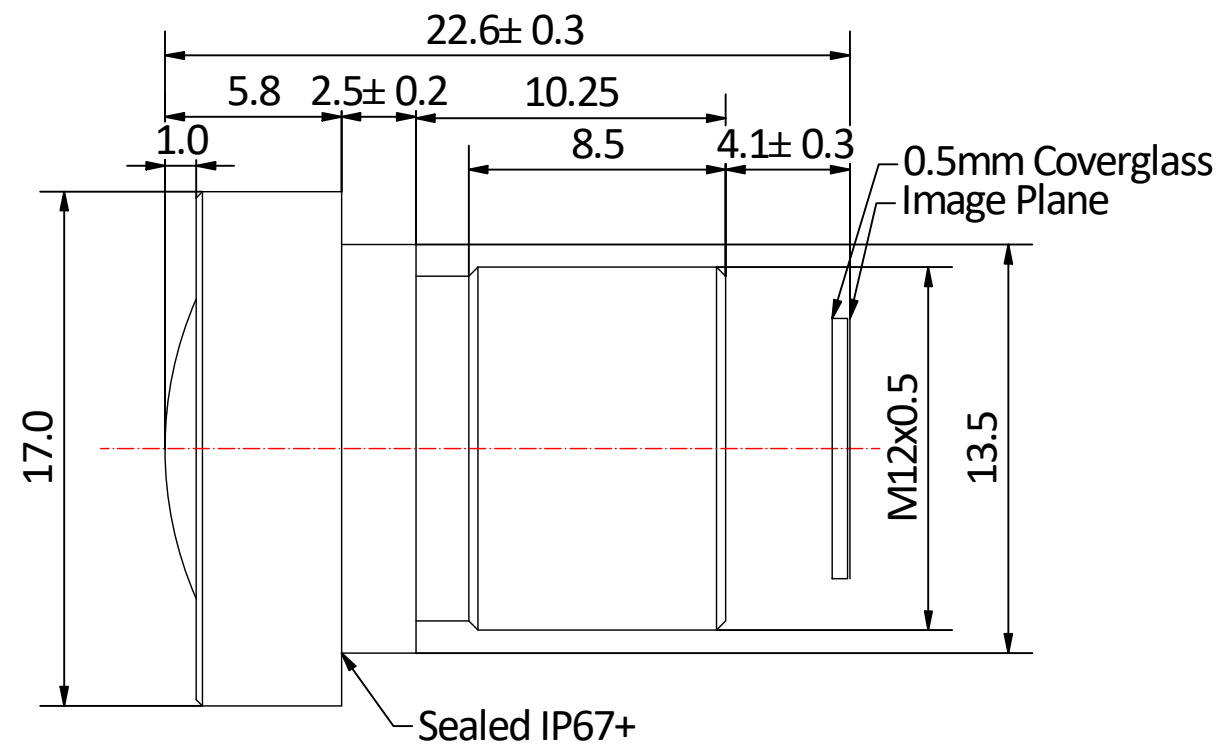

Face-Sealed IP67+

Effective Focal Length (EFL)	F/#	Nominal Resolution	Image Circle	Field of View
3.25mm	2.7	12MP+	4.7mm	72°
Image Circle (IC), Format Type	Distortion at IC	Chief Ray Angle at IC	6.2mm	86.5°
8.6mm 1/1.9"	<0.1%	14.8°	7.8mm	101°
Construction	Weight	Third Angle	Untoleranced dimensions are nominal Standard reference tolerances are: Optical: X.X ± 5%, X.XX ± 5% Mechanical: X.X ± 0.1mm	
6E+IRC, AL6061	15.7g	Scale Not To Scale All Dimensions in mm		
Commonlands LLC contact@commonlands.com +1 (424) 625-4200 Los Angeles, CA 90401		3.2mm IP67+ M12 Lens		Date 9/3/2021
		CIL034-F2.7-M12IP660		Rev. 1