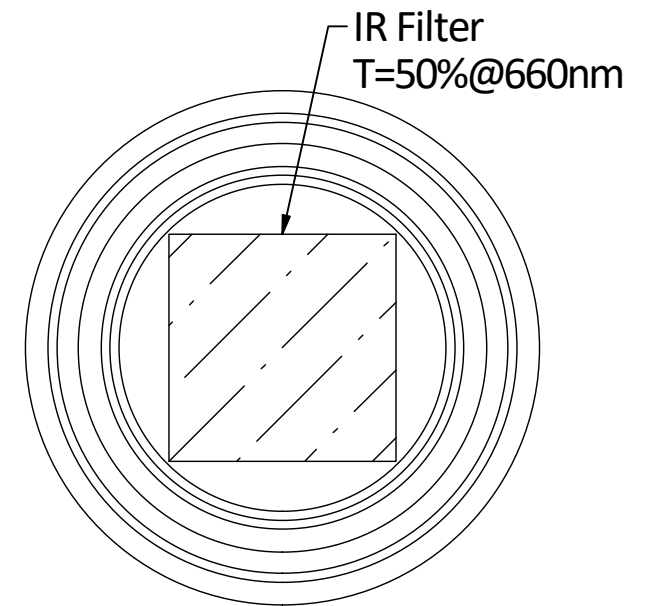

Face-Sealed IP67+

Effective Focal Length (EFL)	F/#	Nominal Resolution	Image Circle	Field of View
3.25mm	2.7	12MP+	4.7mm	72°
Image Circle (IC), Format Type	Distortion at IC	Chief Ray Angle at IC	6.2mm	86.5°
8.6mm 1/1.9"	<0.1%	14.8°	7.8mm	101°
Construction	Weight	Third Angle	Untoleranced dimensions are nominal Standard reference tolerances are: Optical: X.X ± 5%, X.XX ± 5% Mechanical: X.X ± 0.1mm	
6E+IRC, AL6061	15.7g	Scale Not To Scale All Dimensions in mm		
Commonlands LLC contact@commonlands.com +1 (424) 625-4200 Los Angeles, CA 90401		3.2mm IP67+ M12 Lens		Date 9/3/2021
		CIL034-F2.7-M12IP660		Rev. 1